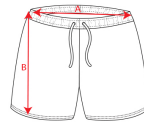

AQUA BN6716

KIDS

DESCRIPTION

Swimsuit. 2 side pockets. Adjustable matching drawcord, back pocket with gusset. Side vents. Double stitching and thread matching according to fabric. Pocket lining.

COMPOSITION

100% polyester, 100 gsm.

REMARKS

*Special for sublimation
*Available in children sizes.

SIZES

Adults: S · M · L · XL · XXL / Kids: 4 YEARS · 8 YEARS · 12 YEARS · 16 YEARS

SCHEME

QUANTITIES

	Box	Pack
Adults	50 un.	1 un.
Kids	50 un.	1 un.

COLORS

SIZES

Adults	S	M	L	XL	XXL
WIDTH (A)	34cm	36cm	38cm	40cm	42cm
HIGH (B)	37cm	38cm	39cm	40cm	41cm

Kids	4 YEARS	8 YEARS	12 YEARS	16 YEARS
WIDTH (A)	27cm	29cm	31cm	33cm
HIGH (B)	26cm	29cm	32cm	35cm

*[Measures in the waist / Measures from the waist to the bottom hem of the trouser]