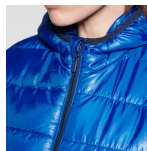

### FEATURES

Quilted jacket with filling. Slim fit hoodie with contrast zipper and chin protection. Two lateral pockets with hidden zipper. Wind and water proof. Slim fit.

- Fabric : 100% cire polyester 210 Taffeta, 65 gsm.
- Lining : 100% polyester 210 Taffeta, 65 gsm.
- Wadding : 100% polyester, 100 gsm.
- \* Lightweight and warm garment.

### COLORS

02  
BLACK

99  
ELECTRIC BLUE

55  
NAVY BLUE

40  
FUCHSIA

### DETAILS

Special attention to side pocket with border.

Special attention to neck.