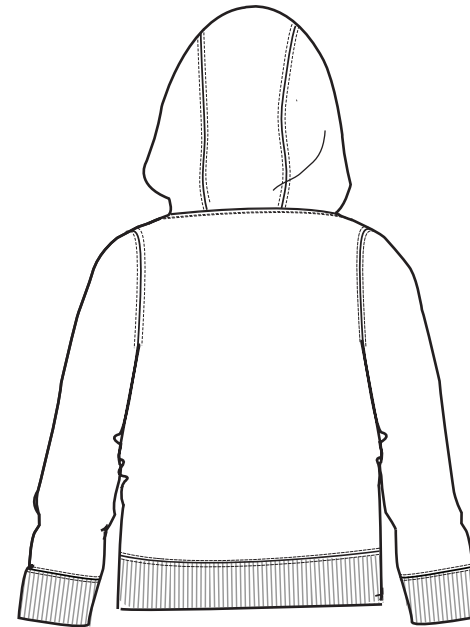

FRONT

BACK

SIZES		XXS	XS	S	M	L	XL	XXL
A	Half Chest 2,5cm below armhole	41,5	44	46,5	49	52	55	58
B	Body Length (from HPS)	60	62	64	66	68	69	70
C	Sleeve length	69	70,25	71,5	73	74,25	75,5	76,75