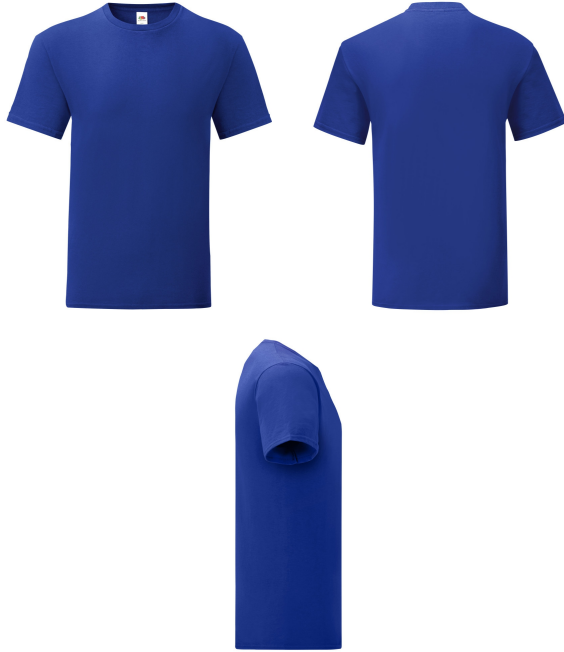

ICONIC T

Mens - 61-430-0

MENS LADIES KIDS GIRLS

100% cotton*
 *Heather Grey 97% cotton, 3% polyester
 *HD, R6, RX, VF, VH, HP, H1 52% cotton, 48% polyester

White - 145gm/m²
 Colour - 150gm/m²

S - 5XL
 4XL & 5XL available in White, Black and Heather Grey only

72
 (36 sizes 3XL-5XL)

Care Instructions

- 100% combed ringspun cotton
- Soft hand feel
- Tailored fit
- Crew neck with 1x1 rib
- Self-fabric back neck tape
- New tear away back neck label

Colourways:

30 WHITE	34 SUNFLOWER	36 BLACK	40 RED	47 KELLY GREEN
51 ROYAL BLUE	94 HEATHER GREY	AZ DEEP NAVY	HD DARK HEATHER GREY	59 CLASSIC OLIVE
TM FOREST GREEN	XW ZINC	GL LIGHT GRAPHITE	60 NATURAL	VF VINTAGE HEATHER NAVY
R6 RETRO HEATHER ROYAL	RX RETRO HEATHER GREEN	VH VINTAGE HEATHER RED	HP HEATHER PURPLE	H1 HEATHER BURGUNDY
CB COBALT BLUE	FR FLAME			