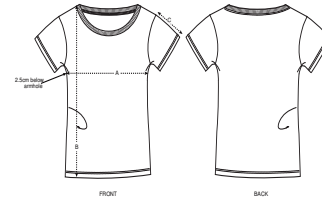

Size guide

SIZES		XS	S	M	L	XL	XXL	XXXL
A	Half Chest	42	45	48	51	54	57	60
B	Body Length	62	64	66	68	69	69	69
C	Sleeve Length	15	15	16	16	17	17	17.5

WHITES

WHITE